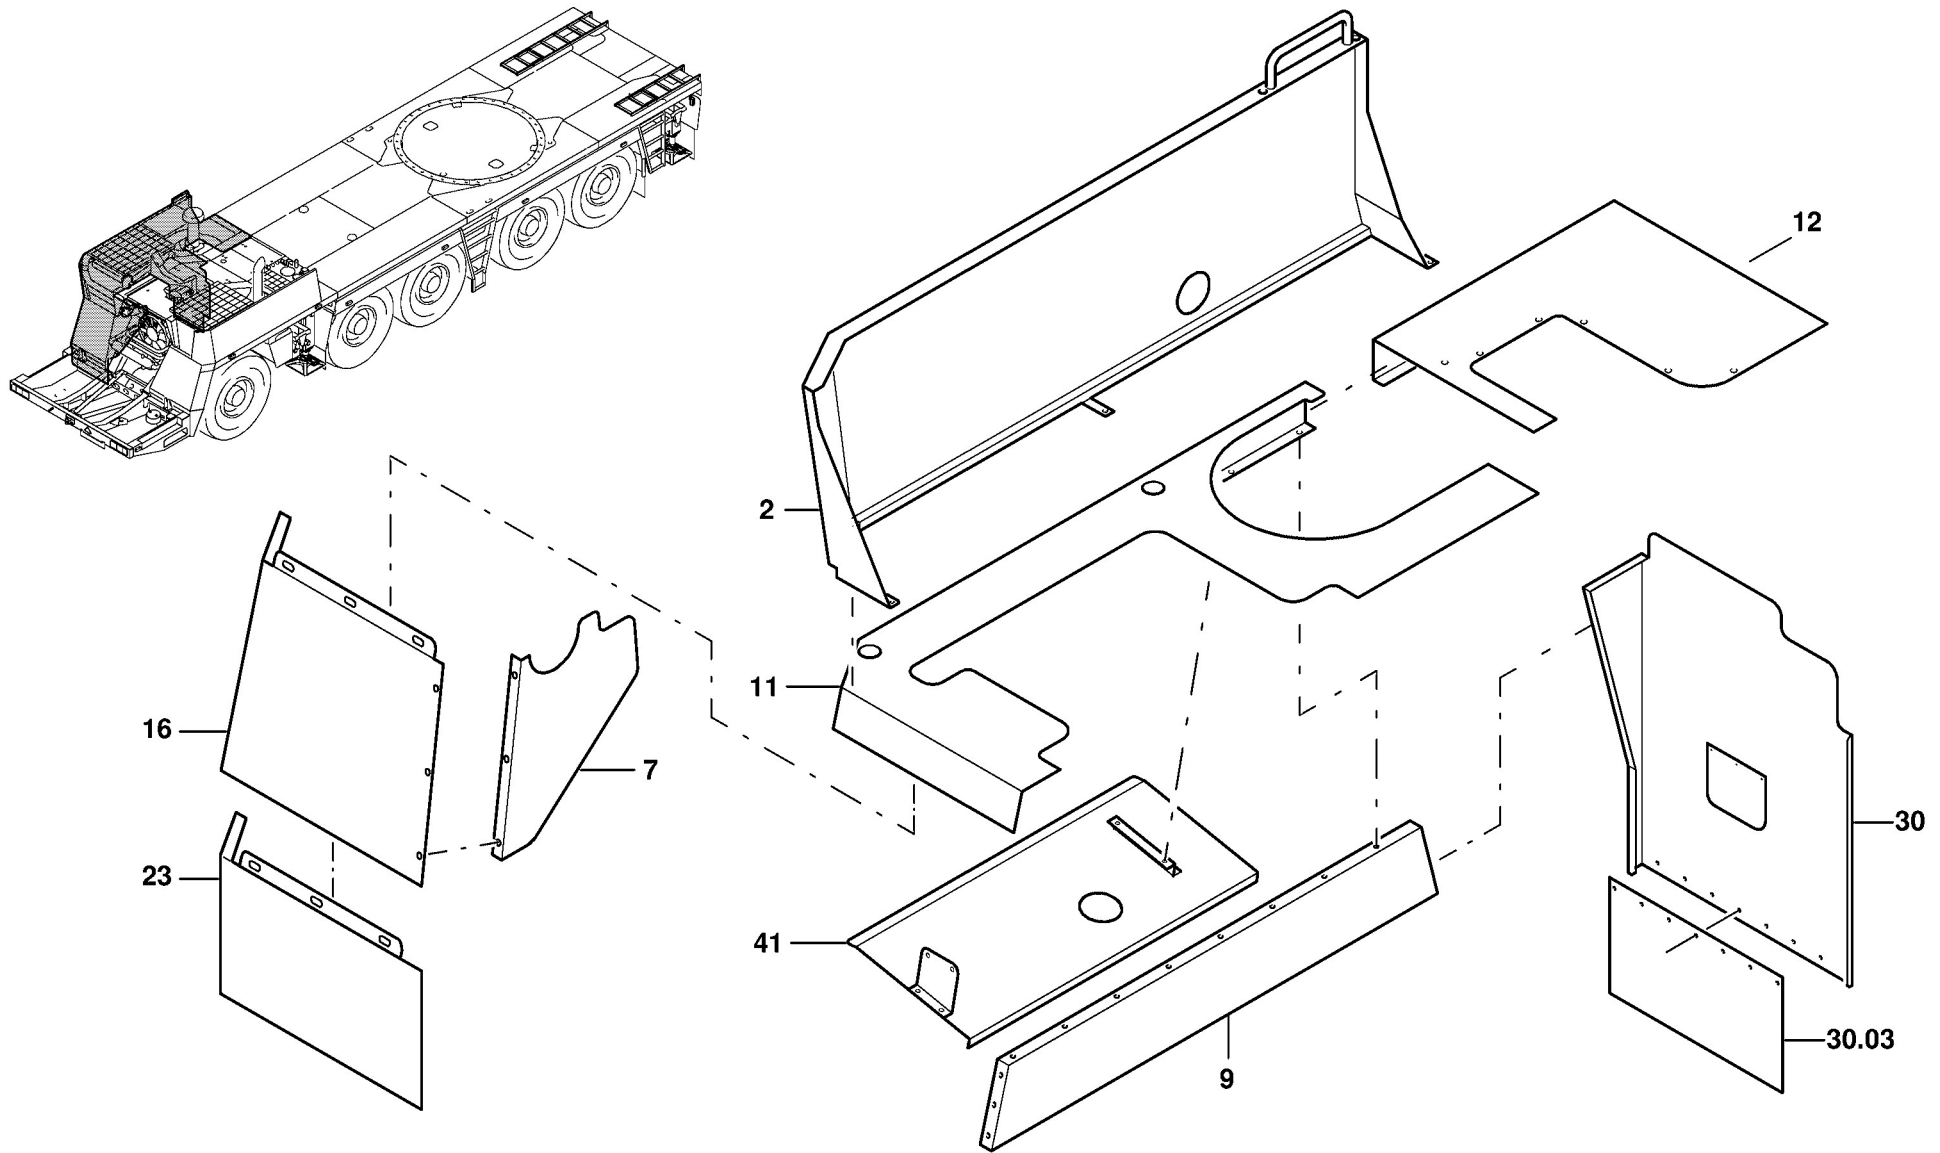

GROVE

BEBLECHUNG MOTORTRAEGER
COVER PLATES, ENGINE SUPPORT

BILDТАFЕL
PICTORIAL DISPLAY

11.02

3011324-ETL E

1/3

GMK 5200
BE 505
G 034

GROVE®

BEBLECHUNG MOTORTRAEGER
COVER PLATES, ENGINE SUPPORT

BILDТАFЕL
PICTORIAL DISPLAY

11.01

3011324-ETL E

2/3

GMK 5200
BE 505
G 034

GROVE

BEBLECHUNG MOTORTRAEGER
COVER PLATES, ENGINE SUPPORT