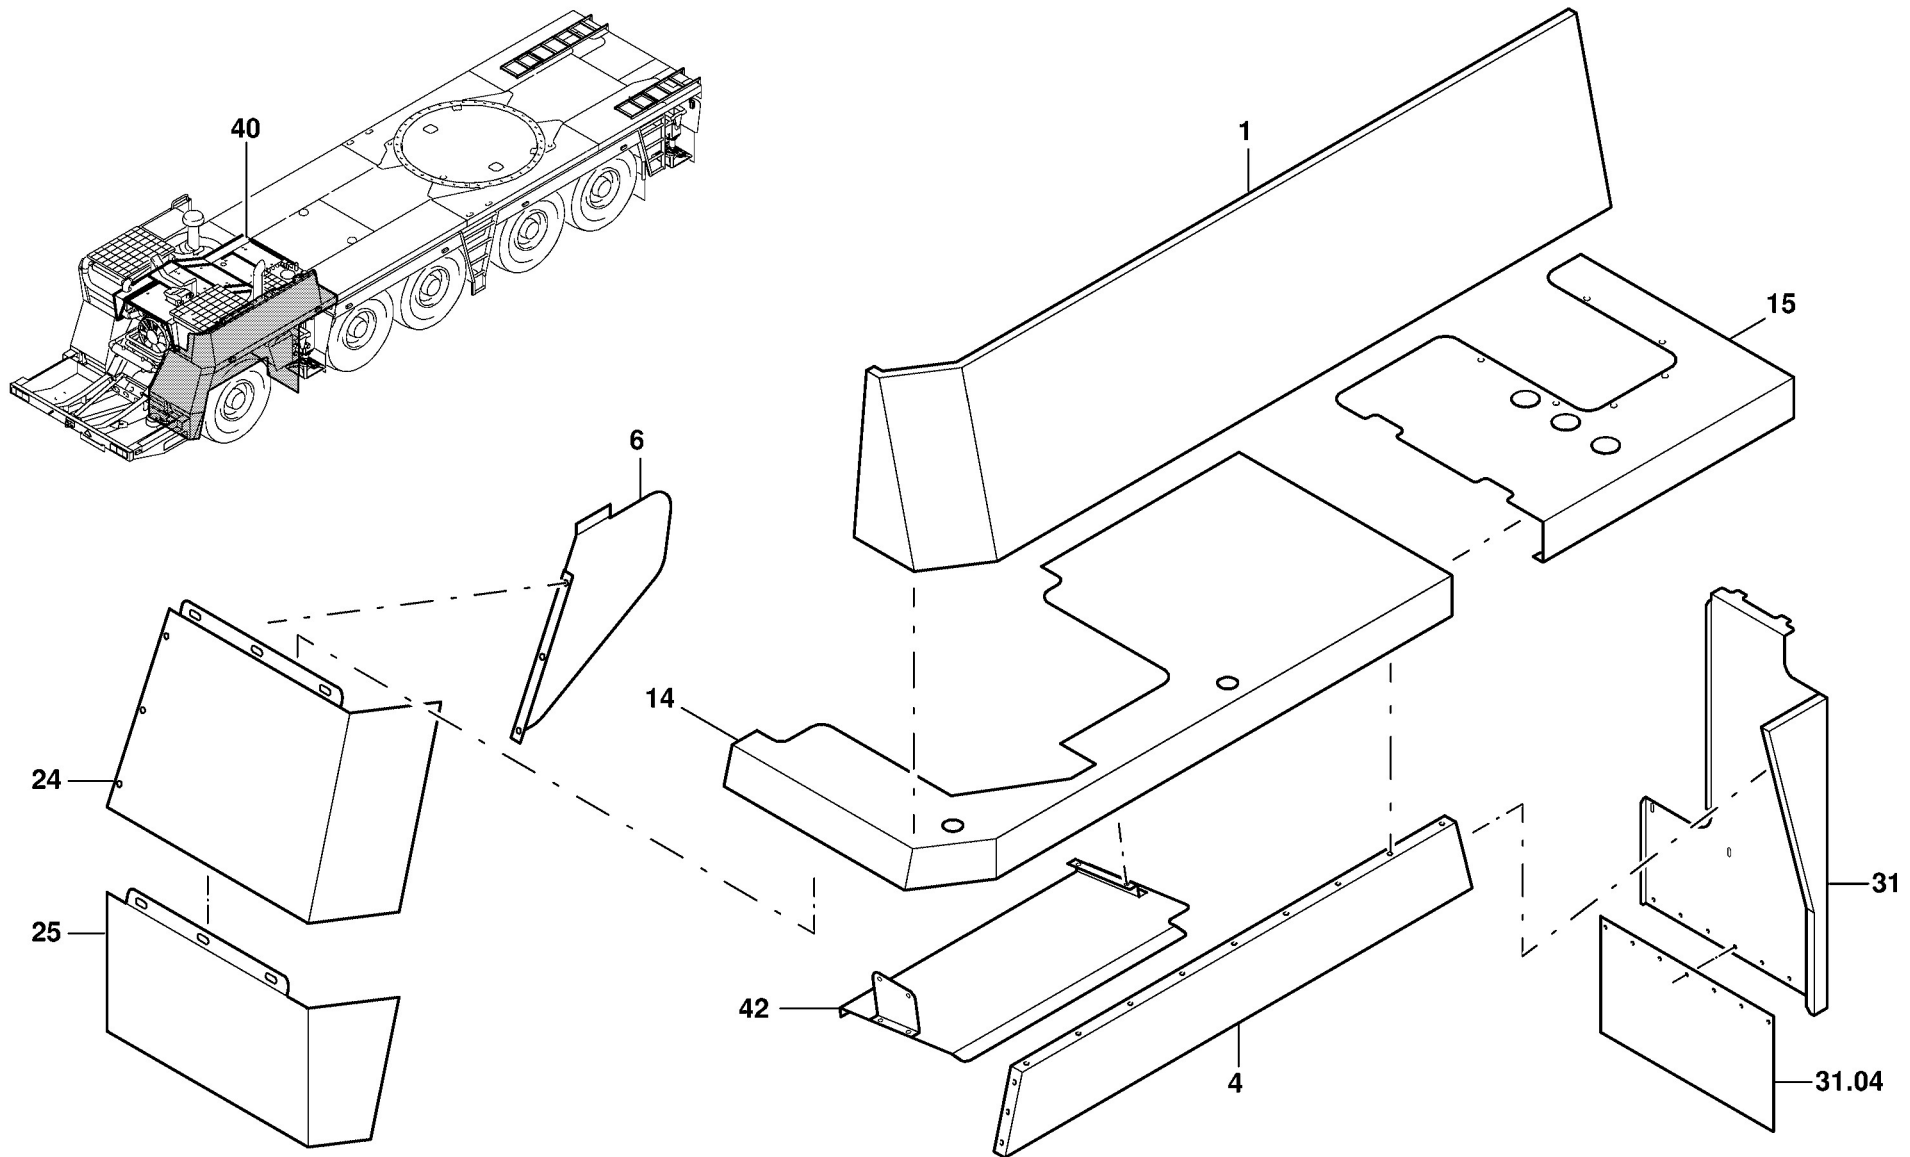

GROVE

BEBLECHUNG MOTORTRAEGER
COVER PLATES, ENGINE SUPPORT

BILDТАFЕL
PICTORIAL DISPLAY

11.02

3011324-ETL E

1/3

GMK 5200
BE 505
G 034

GROVE®

BEBLECHUNG MOTORTRAEGER
COVER PLATES, ENGINE SUPPORT

BILDТАFЕL
PICTORIAL DISPLAY

11.01

3011324-ETL E

2/3

GMK 5200
BE 505
G 034

GROVE

BEBLECHUNG MOTORTRAEGER
COVER PLATES, ENGINE SUPPORT